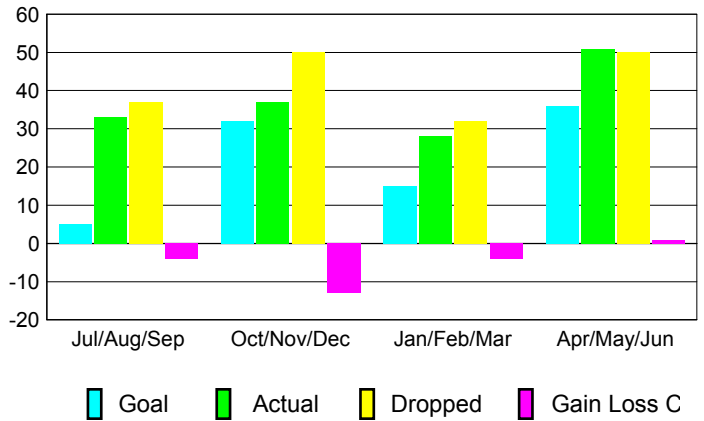

GMT: **John Muller**

Location: **AUSTRALIA**

GMT CA: **7**

**CLUBS**

Month	New Club Goal	Actual New Clubs	Actual Dropped Clubs	Gain/Loss of Clubs
<b>2012-2013</b>				
Jul/Aug/Sep	0	0	0	0
Oct/Nov/Dec	1	0	0	0
Jan/Feb/Mar	0	0	0	0
Apr/May/June	1	0	1	-1
<b>Totals</b>	<b>2</b>	<b>0</b>	<b>1</b>	<b>-1</b>

**Club Results 2012-2013**  
Goal, New, Dropped, Gain/Loss

**YTD Status Quo Clubs 2012-2013**

Status Quo Clubs Compared to Status Quo Members

**Club Gain/Loss 2012-2013**

**MEMBERSHIP**

Month	Net Memb Goal	Actual New Memb	Actual Dropped Memb	Gain/Loss of Memb
<b>2012-2013</b>				
Jul/Aug/Sep	5	33	37	-4
Oct/Nov/Dec	32	37	50	-13
Jan/Feb/Mar	15	28	32	-4
Apr/May/June	36	51	50	1
<b>Totals</b>	<b>88</b>	<b>149</b>	<b>169</b>	<b>-20</b>

**Membership Results 2012-2013**  
Goal, New, Dropped, Gain/Loss

**Gender Comparison 2012-2013**

**Membership Gain/Loss 2012-2013**