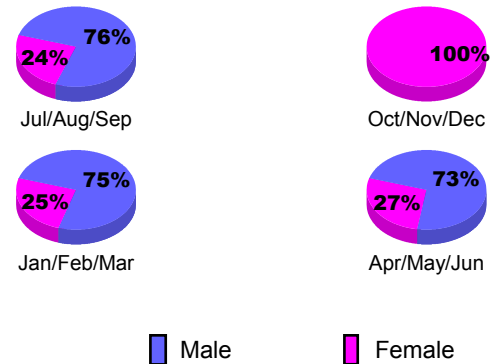

**Club Results 2012-2013**  
Goal, New, Dropped, Gain/Loss

**YTD Status Quo Clubs 2012-2013**

Status Quo Clubs Compared to Status Quo Members

**Club Gain/Loss 2012-2013**

**MEMBERSHIP**

Month	Net Memb Goal	Actual New Memb	Actual Dropped Memb	Gain/Loss of Memb
<b>2012-2013</b>				
Jul/Aug/Sep	5	33	37	-4
Oct/Nov/Dec	32	37	50	-13
Jan/Feb/Mar	15	28	32	-4
Apr/May/June	36	51	50	1
<b>Totals</b>	<b>88</b>	<b>149</b>	<b>169</b>	<b>-20</b>

**Membership Results 2012-2013**  
Goal, New, Dropped, Gain/Loss

**Gender Comparison 2012-2013**

**Membership Gain/Loss 2012-2013**