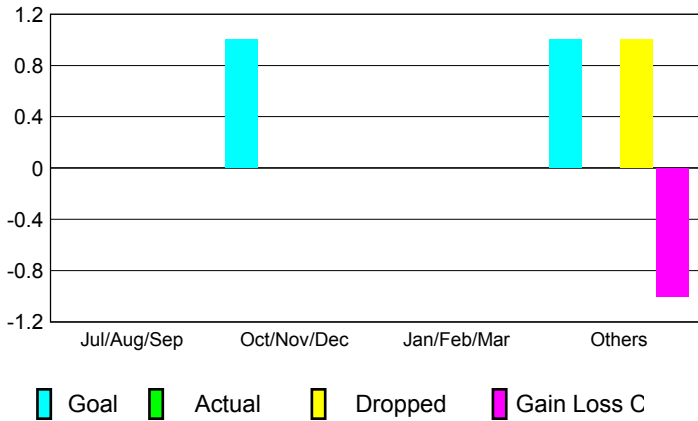

GMT: **John Muller**

Location: **AUSTRALIA**

GMT CA: **7**

**CLUBS**

Month	New Club Goal	Actual New Clubs	Actual Dropped Clubs	Gain/Loss of Clubs
<b>2012-2013</b>				
Jul/Aug/Sep	0	0	0	0
Oct/Nov/Dec	1	0	0	0
Jan/Feb/Mar	0	0	0	0
Apr/May/June	1	0	1	-1
<b>Totals</b>	<b>2</b>	<b>0</b>	<b>1</b>	<b>-1</b>

**Club Results 2012-2013**  
Goal, New, Dropped, Gain/Loss

**YTD Status Quo Clubs 2012-2013**

Status Quo Clubs Compared to Status Quo Members

**Club Gain/Loss 2012-2013**

**MEMBERSHIP**

Month	Net Memb Goal	Actual New Memb	Actual Dropped Memb	Gain/Loss of Memb
<b>2012-2013</b>				
Jul/Aug/Sep	5	33	37	-4
Oct/Nov/Dec	32	37	50	-13
Jan/Feb/Mar	15	28	32	-4
Apr/May/June	36	51	50	1
<b>Totals</b>	<b>88</b>	<b>149</b>	<b>169</b>	<b>-20</b>